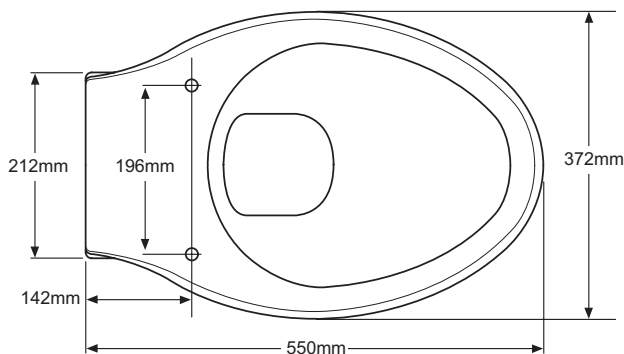

Colours/finishes White (-00)

Material Vitreous china

Weight (kg) 23.0

Fixings Fixings included

Complementary items **Colours/finishes**

6285W concealed cistern, 6L -NA

4755W Solid Oak WC seat with chrome plated steel hinges -CP

4722-T Plastic WC seat with chrome plated steel hinges -00

Design linked items Devonshire range

To order, please use the product code and add the three character colour/finish reference, eg. -00 for white.

All measurements shown are in millimetres.
Sizes are approximate.

P5271