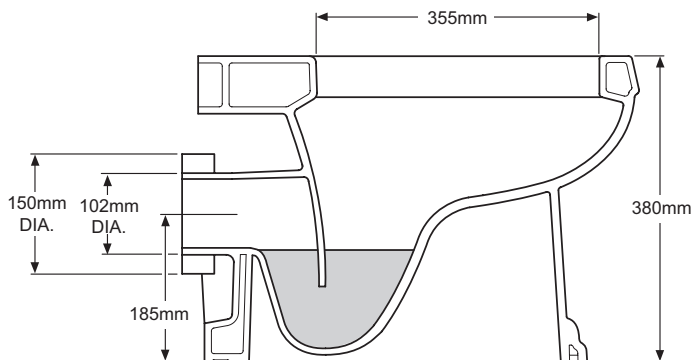

Colours/finishes White (-00)

Material Vitreous china

Weight (kg) 23.0

Fixings Fixings included

Complementary items **Colours/finishes**

6285W concealed cistern, 6L -NA

4755W Solid Oak WC seat with chrome plated steel hinges -CP

4722-T Plastic WC seat with chrome plated steel hinges -00

Design linked items Devonshire range

To order, please use the product code and add the three character colour/finish reference, eg. -00 for white.

All measurements shown are in millimetres.
Sizes are approximate.

P5271